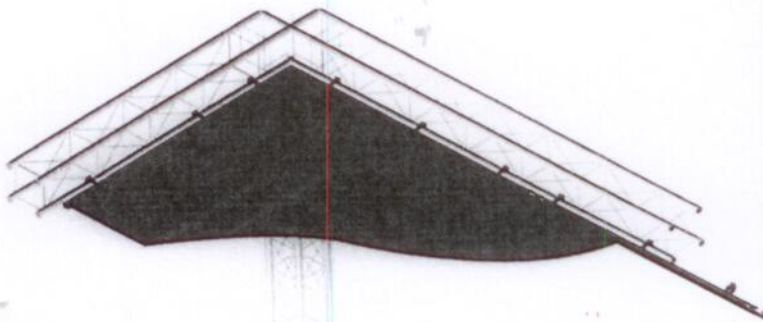

StretchTulle

Art. n°

3521 0250 #
3521 0500 #

250 cm
500 cm

± 60 m

200 gr/m²

98% PES
2% EA

NFP-M1
BS-2B

stock: no minimum

3.

It's the only profile of its kind with integrated pins for fast build up. Perfect for sprinkler ceilings and adapting ceiling decoration to different sized trade show stands. Combined with StretchTulle or other mesh netting fabrics, it can be used again and again without having to finish the edges. Just stretch and slide and presto!

Joiner Plate

8700 0800 0117

Clip

8700 0800 0307

| Name | Art.nr. | Colour | Weight | Information |
|---------------|----------------|--------|---------------|-------------|
| Profile | 8700 0800 0017 | ■ | 165 kg/piece | Length: 2 m |
| Profile Cover | 8700 0800 0057 | ■ | 1,20 kg/piece | Length: 2 m |
| Joiner Plate | 8700 0800 0117 | ■ | 0,14 kg/piece | |
| Profile Clip | 8700 0800 0307 | ■ | 0,14 kg/piece | |