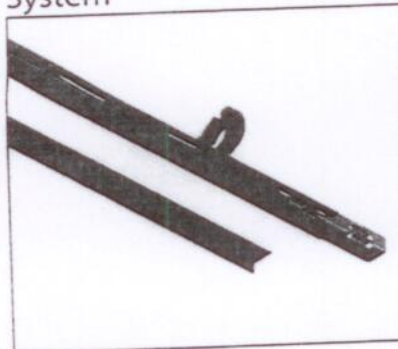

StretchTulle

Art. n°

3521 0250 #
3521 0500 #

250 cm
500 cm

± 60 m

200 gr/m²

98% PES
2% EA

NFP-M1
BS-2B

stock: no minimum

3.

It's the only profile of its kind with integrated pins for fast build up. Perfect for sprinkler ceilings and adapting ceiling decoration to different sized trade show stands. Combined with StretchTulle or other mesh netting fabrics, it can be used again and again without having to finish the edges. Just stretch and slide and presto!

Patent pending.

System

Profile

8700 0800 0017

Length: 2 m

Cover

8700 0800 0057

Length: 2 m

Joiner Plate

8700 0800 0117

Clip

8700 0800 0307

| Name | Art.nr. | Colour | Weight | Information |
|---------------|----------------|--------|---------------|-------------|
| Profile | 8700 0800 0017 | ■ | 165 kg/piece | Length: 2 m |
| Profile Cover | 8700 0800 0057 | ■ | 1,20 kg/piece | Length: 2 m |
| Joiner Plate | 8700 0800 0117 | ■ | 0,14 kg/piece | |
| Profile Clip | 8700 0800 0307 | ■ | 0,14 kg/piece | |